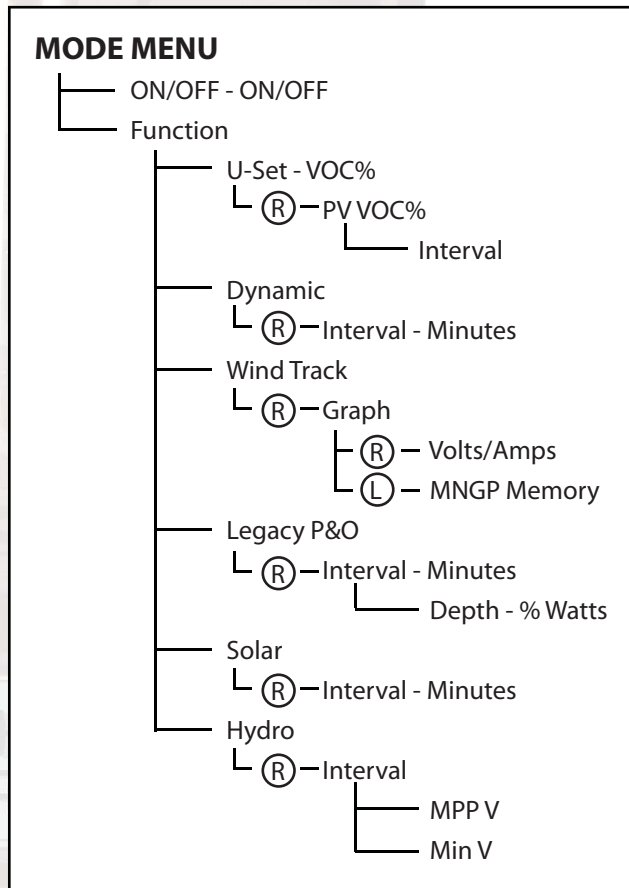

Left Soft Key

Right Soft Key

Directional Arrow Keys

CLASSIC KEY PAD

(R) Symbolizes pushing the Right Soft Key
 (L) Symbolizes pushing the Left Soft Key

Continued from previous page.

AUX MENU

Aux 2 - Manual Off/Manual On

MISC MENU

(R) Symbolizes pushing the Right Soft Key

CLASSIC MENU MAP

MidNite Solar Inc.

TEMPS MENU

- Remote FETS

NET MENU

- Mode
 - Static
 - DHCP
 - (R)
 - GW: X.X.X.X.
 - D1: X.X.X.X.
 - MM: X.X.X.X.
- IP: X.X.X.X.
- SN: X.X.X.X. (R)
 - Web Access: Disable/Enable
 - Mac Address
 - Device ID

(R) Symbolizes pushing the Right Soft Key

(L) Symbolizes pushing the Left Soft Key