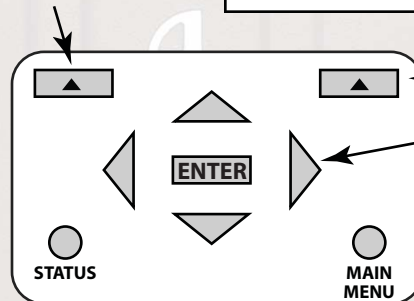

Classic Menu Items Status, Charge, Mode, Aux, Misc, Logs, Tweaks, Temps and Net

(R) Symbolizes pushing the Right Soft Key

(L) Symbolizes pushing the Left Soft Key

WARNING! The Classic's USB port is NOT isolated from battery negative. This is typically only an issue on positive ground systems or systems with a tripped ground fault protection device. Care must be taken that a computer connected to the Classic's USB port is either isolated from ground and the Classic's negative or that the computer's USB negative is common with the Classic's negative and ground.

Left Soft Key

Right Soft Key

Directional Arrow Keys

CLASSIC KEY PAD

(R) Symbolizes pushing the Right Soft Key
 (L) Symbolizes pushing the Left Soft Key

Continued from previous page.

AUX MENU

Aux 2 - Manual Off/Manual On

MISC MENU

(R) Symbolizes pushing the Right Soft Key

CLASSIC MENU MAP

MidNite Solar Inc.

TEMPS MENU

- Remote FETS

NET MENU

- Mode
 - Static
 - DHCP
 - (R)
 - GW: X.X.X.X.
 - D1: X.X.X.X.
 - MM: X.X.X.X.
- IP: X.X.X.X.
- SN: X.X.X.X. (R)
 - Web Access: Disable/Enable
 - Mac Address
 - Device ID

(R) Symbolizes pushing the Right Soft Key

(L) Symbolizes pushing the Left Soft Key