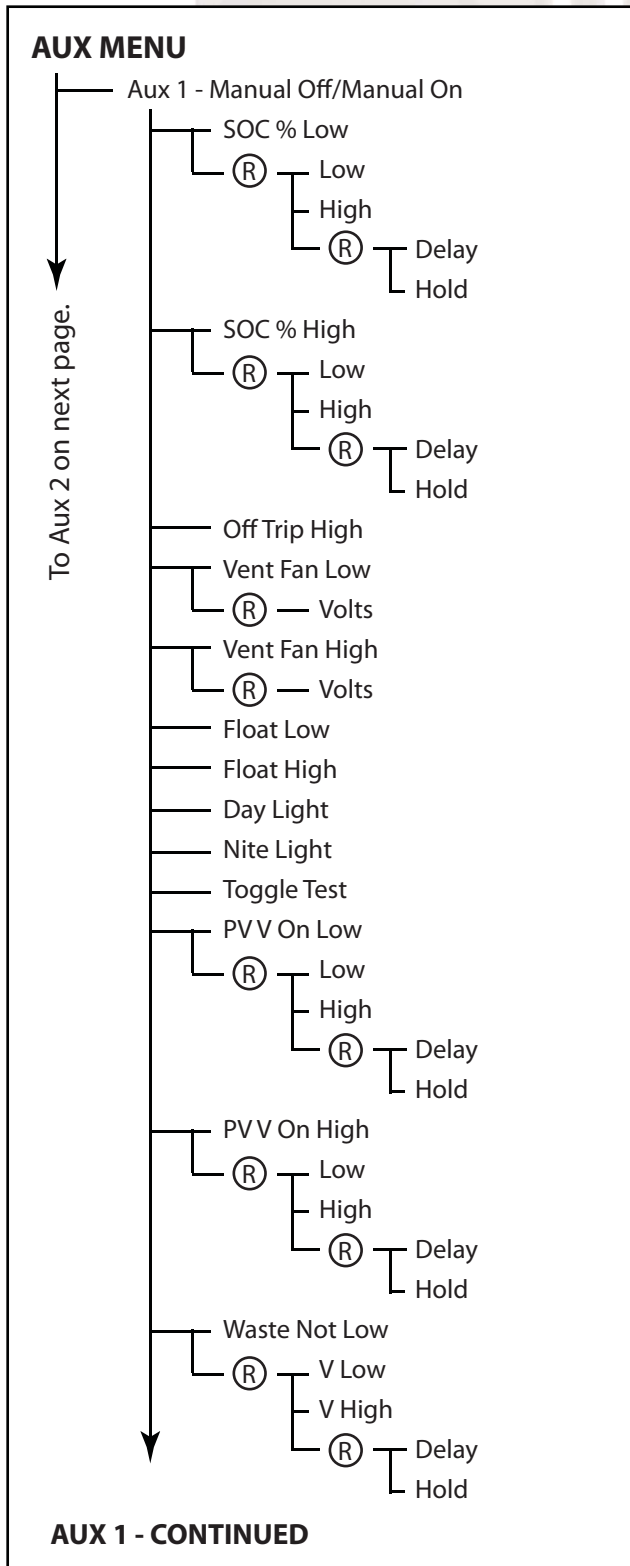

Classic Menu Items Status, Charge, Mode, Aux, Misc, Logs, Tweaks, Temps and Net

(R) Symbolizes pushing the Right Soft Key

(L) Symbolizes pushing the Left Soft Key

WARNING! The Classic's USB port is NOT isolated from battery negative. This is typically only an issue on positive ground systems or systems with a tripped ground fault protection device. Care must be taken that a computer connected to the Classic's USB port is either isolated from ground and the Classic's negative or that the computer's USB negative is common with the Classic's negative and ground.

Left Soft Key

Right Soft Key

Directional Arrow Keys

CLASSIC KEY PAD

(R) Symbolizes pushing the Right Soft Key
 (L) Symbolizes pushing the Left Soft Key

Continued from previous page.

AUX MENU

Aux 2 - Manual Off/Manual On

(R) Symbolizes pushing the Right Soft Key

(L) Symbolizes pushing the Left Soft Key