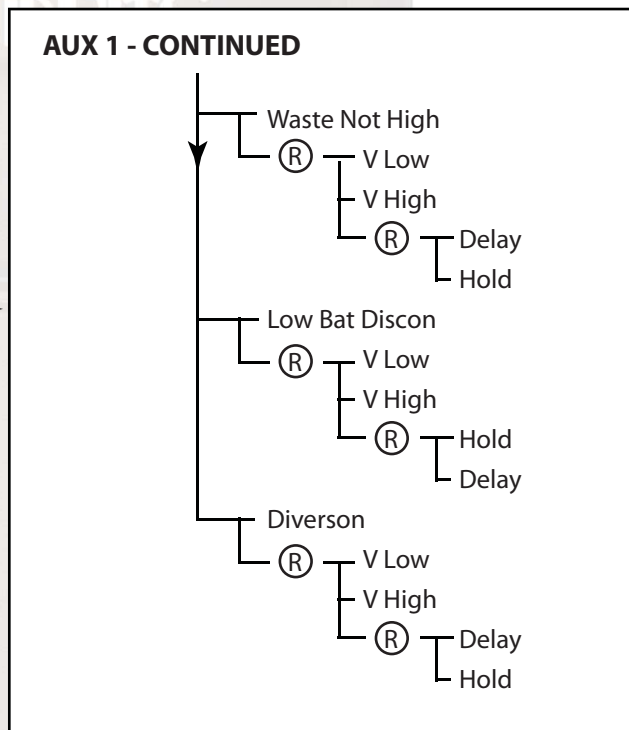

Classic Menu Items Status, Charge, Mode, Aux, Misc, Logs, Tweaks, Temps and Net

(R) Symbolizes pushing the Right Soft Key

(L) Symbolizes pushing the Left Soft Key

WARNING! The Classic's USB port is NOT isolated from battery negative. This is typically only an issue on positive ground systems or systems with a tripped ground fault protection device. Care must be taken that a computer connected to the Classic's USB port is either isolated from ground and the Classic's negative or that the computer's USB negative is common with the Classic's negative and ground.

Left Soft Key

Right Soft Key

Directional Arrow Keys

CLASSIC KEY PAD

(R) Symbolizes pushing the Right Soft Key
 (L) Symbolizes pushing the Left Soft Key

Continued from previous page.

AUX MENU

Aux 2 - Manual Off/Manual On

MISC MENU

(R) Symbolizes pushing the Right Soft Key

CLASSIC MENU MAP

MidNite Solar Inc.

TEMPS MENU

- Remote FETS

NET MENU

- Mode
 - Static
 - DHCP
 - (R)
 - GW: X.X.X.X.
 - D1: X.X.X.X.
 - MM: X.X.X.X.
- IP: X.X.X.X.
- SN: X.X.X.X. (R)
 - Web Access: Disable/Enable
 - Mac Address
 - Device ID

(R) Symbolizes pushing the Right Soft Key

(L) Symbolizes pushing the Left Soft Key