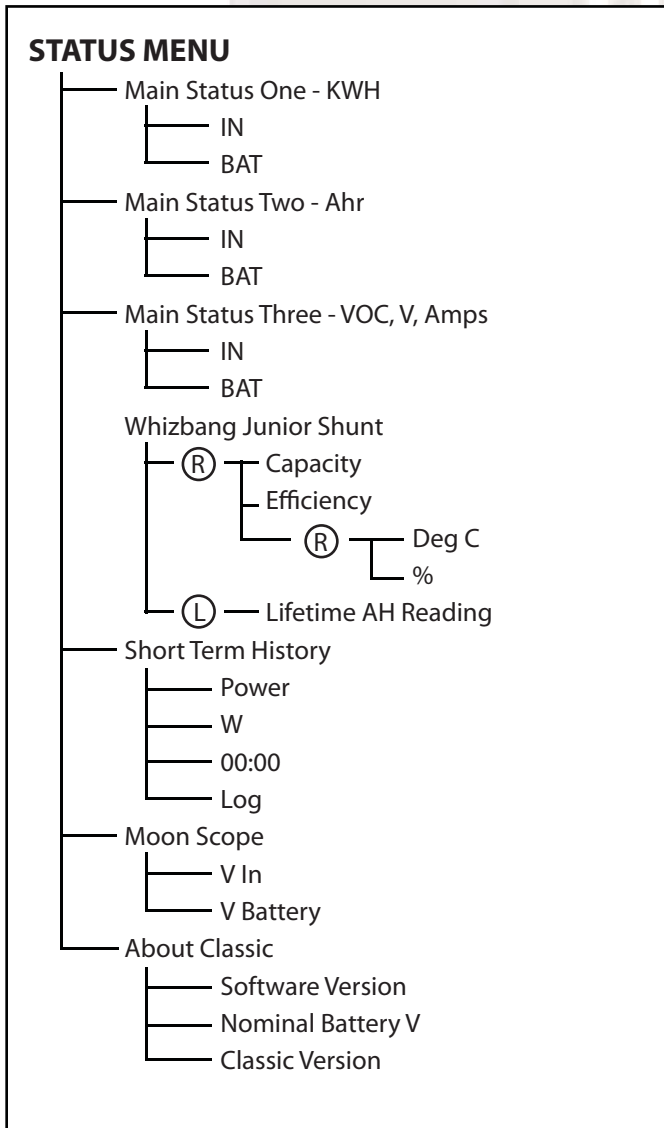

Classic Menu Items Status, Charge, Mode, Aux, Misc, Logs, Tweaks, Temps and Net

(R) Symbolizes pushing the Right Soft Key

(L) Symbolizes pushing the Left Soft Key

WARNING! The Classic's USB port is NOT isolated from battery negative. This is typically only an issue on positive ground systems or systems with a tripped ground fault protection device. Care must be taken that a computer connected to the Classic's USB port is either isolated from ground and the Classic's negative or that the computer's USB negative is common with the Classic's negative and ground.

Left Soft Key

Right Soft Key

Directional Arrow Keys

CLASSIC KEY PAD

(R) Symbolizes pushing the Right Soft Key
 (L) Symbolizes pushing the Left Soft Key

Continued from previous page.

AUX MENU

Aux 2 - Manual Off/Manual On

(R) Symbolizes pushing the Right Soft Key

(L) Symbolizes pushing the Left Soft Key