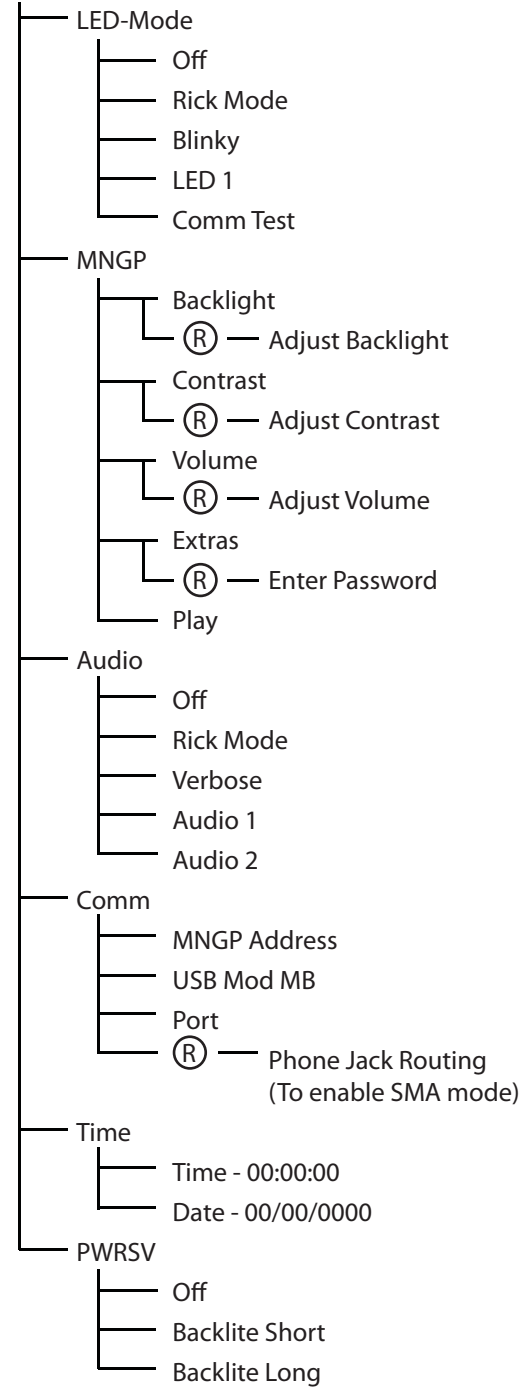

Classic Menu Items Status, Charge, Mode, Aux, Misc, Logs, Tweaks, Temps and Net

(R) Symbolizes pushing the Right Soft Key

(L) Symbolizes pushing the Left Soft Key

WARNING! The Classic's USB port is NOT isolated from battery negative. This is typically only an issue on positive ground systems or systems with a tripped ground fault protection device. Care must be taken that a computer connected to the Classic's USB port is either isolated from ground and the Classic's negative or that the computer's USB negative is common with the Classic's negative and ground.

Left Soft Key

Right Soft Key

Directional Arrow Keys

CLASSIC KEY PAD

(R) Symbolizes pushing the Right Soft Key
 (L) Symbolizes pushing the Left Soft Key

Continued from previous page.

AUX MENU

Aux 2 - Manual Off/Manual On

MISC MENU

(R) Symbolizes pushing the Right Soft Key

CLASSIC MENU MAP

MidNite Solar Inc.

TEMPS MENU

- Remote FETS

NET MENU

- Mode
 - Static
 - DHCP
 - (R)
 - GW: X.X.X.X.
 - D1: X.X.X.X.
 - MM: X.X.X.X.
- IP: X.X.X.X.
- SN: X.X.X.X. (R)
 - Web Access: Disable/Enable
 - Mac Address
 - Device ID

(R) Symbolizes pushing the Right Soft Key

(L) Symbolizes pushing the Left Soft Key