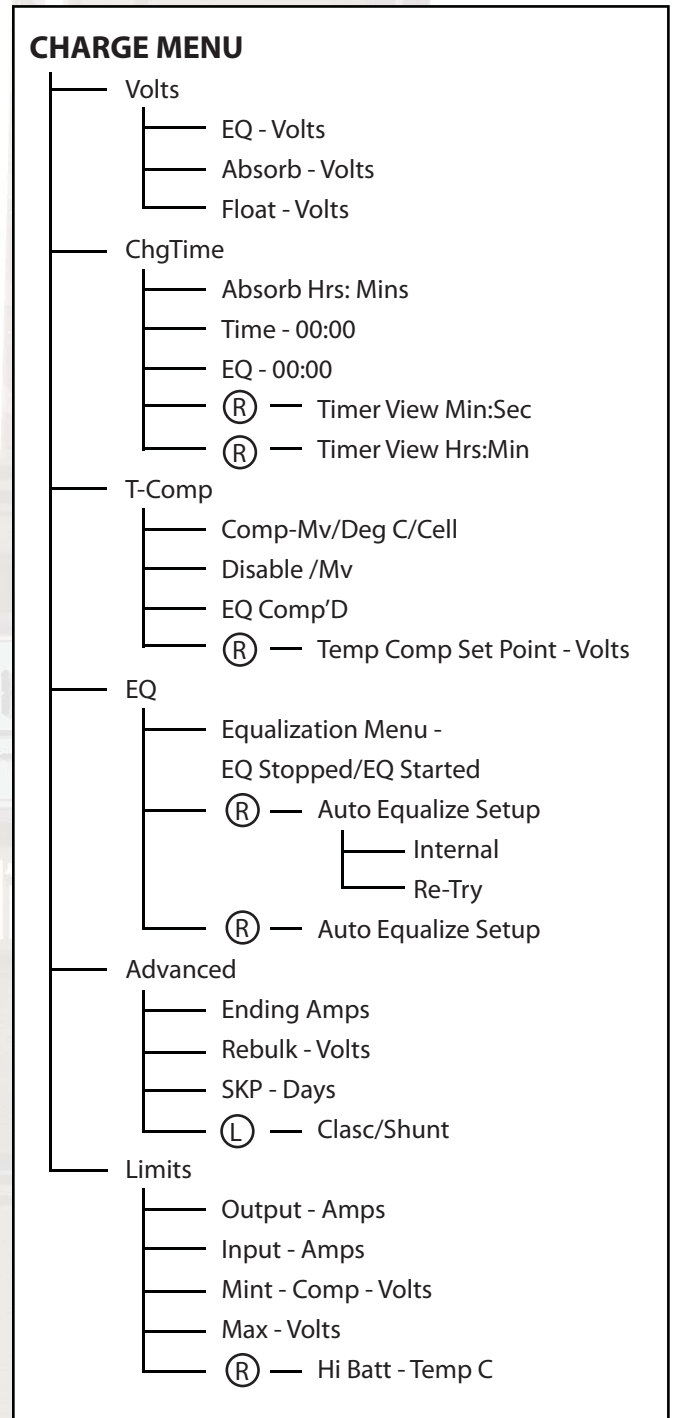

Classic Menu Items Status, Charge, Mode, Aux, Misc, Logs, Tweaks, Temps and Net

(R) Symbolizes pushing the Right Soft Key

(L) Symbolizes pushing the Left Soft Key

WARNING! The Classic's USB port is NOT isolated from battery negative. This is typically only an issue on positive ground systems or systems with a tripped ground fault protection device. Care must be taken that a computer connected to the Classic's USB port is either isolated from ground and the Classic's negative or that the computer's USB negative is common with the Classic's negative and ground.

Left Soft Key

Right Soft Key

Directional Arrow Keys

CLASSIC KEY PAD

(R) Symbolizes pushing the Right Soft Key
 (L) Symbolizes pushing the Left Soft Key

Continued from previous page.

AUX MENU

Aux 2 - Manual Off/Manual On

(R) Symbolizes pushing the Right Soft Key

(L) Symbolizes pushing the Left Soft Key