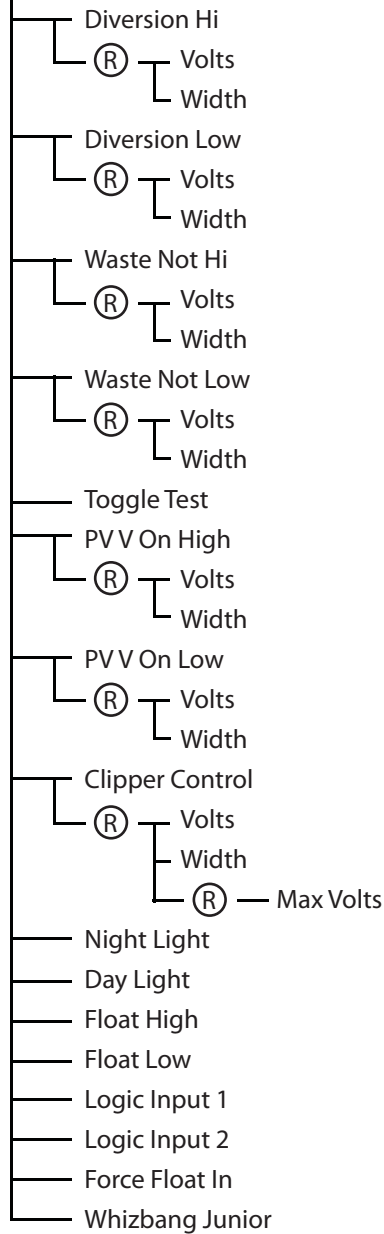

Classic Menu Items Status, Charge, Mode, Aux, Misc, Logs, Tweaks, Temps and Net

(R) Symbolizes pushing the Right Soft Key

(L) Symbolizes pushing the Left Soft Key

WARNING! The Classic's USB port is NOT isolated from battery negative. This is typically only an issue on positive ground systems or systems with a tripped ground fault protection device. Care must be taken that a computer connected to the Classic's USB port is either isolated from ground and the Classic's negative or that the computer's USB negative is common with the Classic's negative and ground.

Left Soft Key

Right Soft Key

Directional Arrow Keys

CLASSIC KEY PAD

(R) Symbolizes pushing the Right Soft Key
 (L) Symbolizes pushing the Left Soft Key

Continued from previous page.

AUX MENU

Aux 2 - Manual Off/Manual On

LOGS MENU

- History
 - Clear
 - Daily Logs
 - Hourly Logs
 - Lifetime LW Hours
 - Lifetime Amp Hours
 - WB Jr. Net Amp Hours
 - WB Jr. Pos Amp Hours
 - WB Jr. Neg Amp Hours
- (L) Daily
 - Hi Fet T
 - Hi Vpv
 - Hi Vbatt
 - kW Hours
 - Float T
 - Hi Power
- (R) Hourly
 - Power
 - V In
 - V Batt
 - Stage
 - Amps Out
 - kW Hours
 - (R) Graph

(R) Symbolizes pushing the Right Soft Key

(L) Symbolizes pushing the Left Soft Key